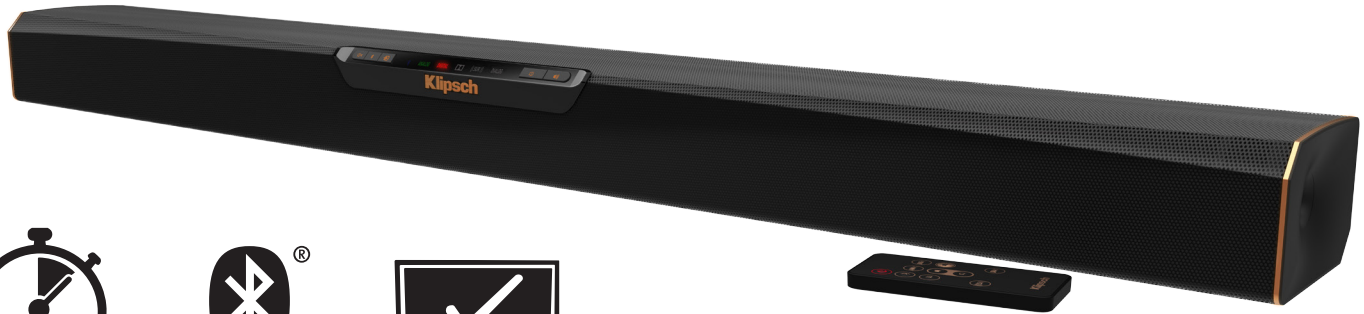

RSB-3

Klipsch®

REFERENCE™

SIMPLE SETUP

BLUETOOTH®
WIRELESS TECHNOLOGY

TV READY

DOLBY AUDIO™

EASY PLUG AND PLAY SET UP

The Klipsch Reference RSB-3 sound bar is designed to quickly connect to your TV. Simply plug in the included optical cable to seriously upgrade your TV sound with no hassle.

SLIM PROFILE DESIGN

Measuring only 2.6" inches tall, the RSB-3 is designed to fit below your TV regardless of wall mounting or table top use.

DOLBY AUDIO® DECODING BUILT IN

The built-in Dolby Audio® Decoder formats all your Dolby content to provide a detailed, powerful cinema experience.

TRUE 2-WAY BI-AMPLIFIED SOUND

Dual 3/4" horn loaded soft dome tweeters with 90° x 90° Tractrix® horns deliver crisp highs. Dual 2.5" oval woofers round out the enhanced sound for clear vocals and dynamic soundtracks. Includes DSP controlled crossover via separate amplifier channels for tweeter and woofer.

INTEGRATED SUBWOOFER

Powerful 2.5" oval woofers reproduce impressive bass for their size so you can experience the rumble in a small form factor.

BLUETOOTH® WIRELESS TECHNOLOGY READY

Works great with all Bluetooth-enabled smartphones, tablets and computers - allowing you to play music direct from your device.

VIRTUAL SURROUND MODE

Klipsch enhanced virtual surround gives you an engulfing surround sound effect without all the additional speakers and wires.

VOICE ENHANCE MODE

Increases dialogue volume for enhanced vocal clarity without increasing ambient sounds.

REMOTE CONTROL

An easy-to-use wireless remote control included.

RUBBER FEET & KEYHOLE MOUNTS

Allows you to place the sound bar on a tabletop or mount it to the wall.

SPECIFICATIONS

SYSTEM DESCRIPTION	36" sound bar with integrated subwoofer
FREQUENCY RESPONSE	55Hz - 18kHz +/- 3dB
MAX OUTPUT	100 dB @ 1M
TOTAL SYSTEM POWER	56W Total System Power Bi-amplified tweeter: 10W per channel cont. @ <1% THD Mid/woofers: 18W per channel cont. @ <1% THD
HIGH FREQUENCY DRIVER	3/4" (19mm) soft dome tweeters
MIDRANGE/SUBWOOFER DRIVER	2.5" (63.5mm) oval fiber composite cone woofers
CROSSOVER FREQUENCY	2300 Hz
ENCLOSURE MATERIAL	ABS
ENCLOSURE TYPE	Bass-reflex via side-firing ports
INPUTS	Bluetooth® wireless technology 3.5mm analog mini jack Optical digital
PRODUCT DIMENSIONS	2.56" (6.5cm)H, 36" (91.4cm)W, 4" (10.2cm)D
PRODUCT WEIGHT	7.0lbs (3.2kg)
FINISH	Black with metal mesh grille
VOLTAGE	100V-240V 50/60Hz external power supply with region specific power clips
INCLUDED ACCESSORIES	Remote control (with CR2025 battery) 2M power adaptor for sound bar (region specific) 1.5M optical cable Wall mount template
BUILT FROM	2017

Klipsch®

KEEPERS OF THE SOUND

3502 WOODVIEW TRACE INDIANAPOLIS, IN 46268 | KLIPSCH.COM