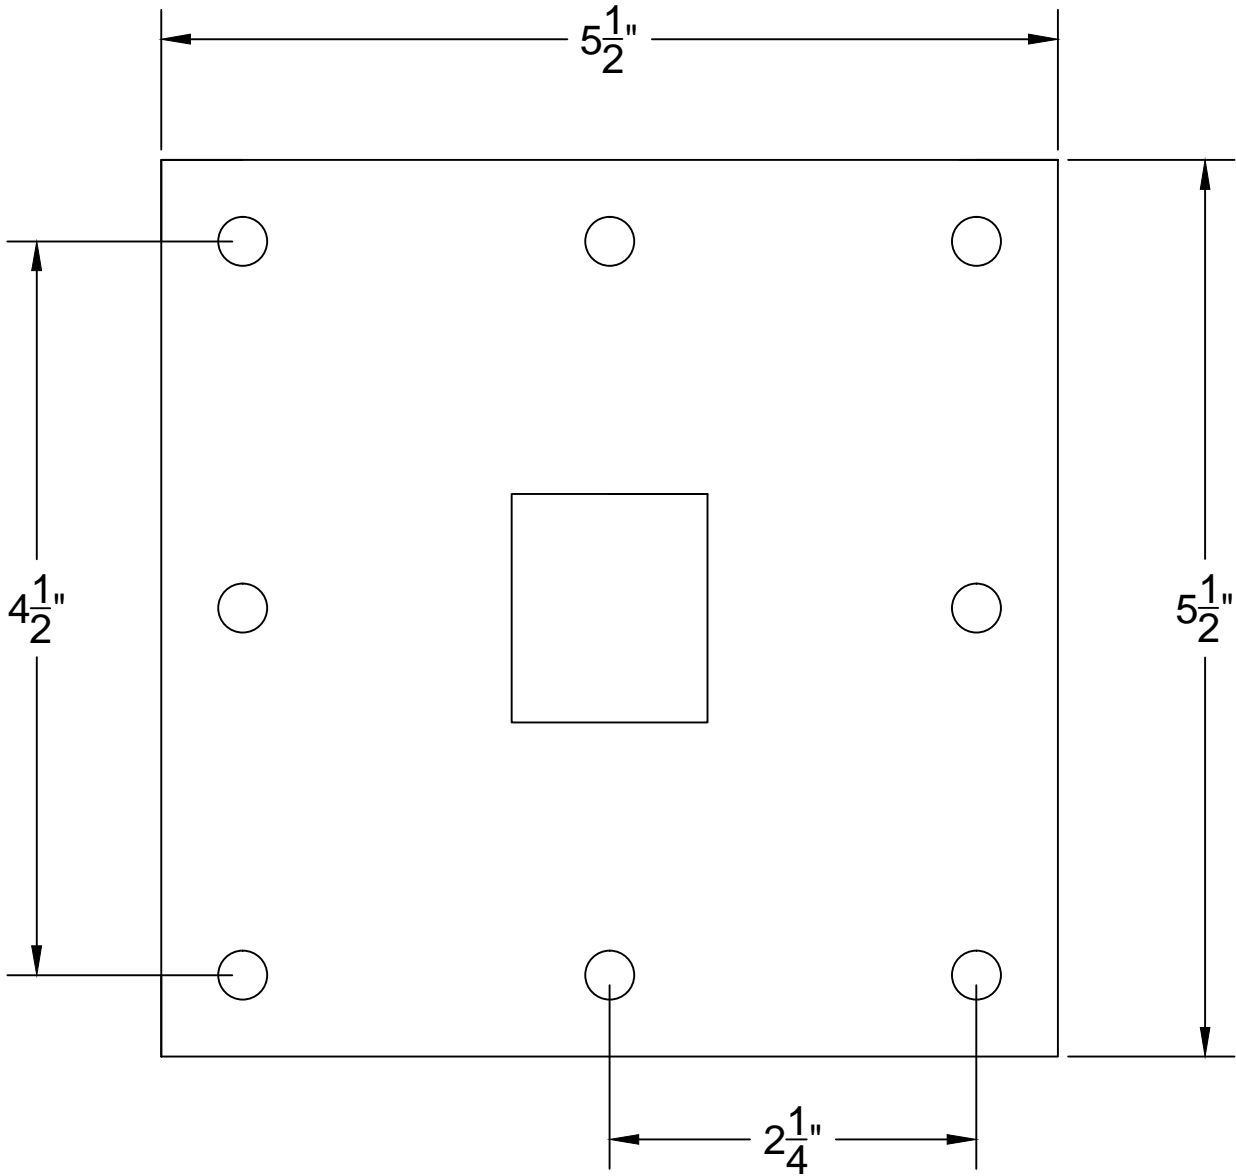

SB-6

Speaker Plate

Wall Plate

Side View

Adjustable from 5", 6", 7"
speaker plate can be flipped
over for 15 degree tilt

Soundfold Inc.
9200 N. State Rt 48
Centerville, OH 45458