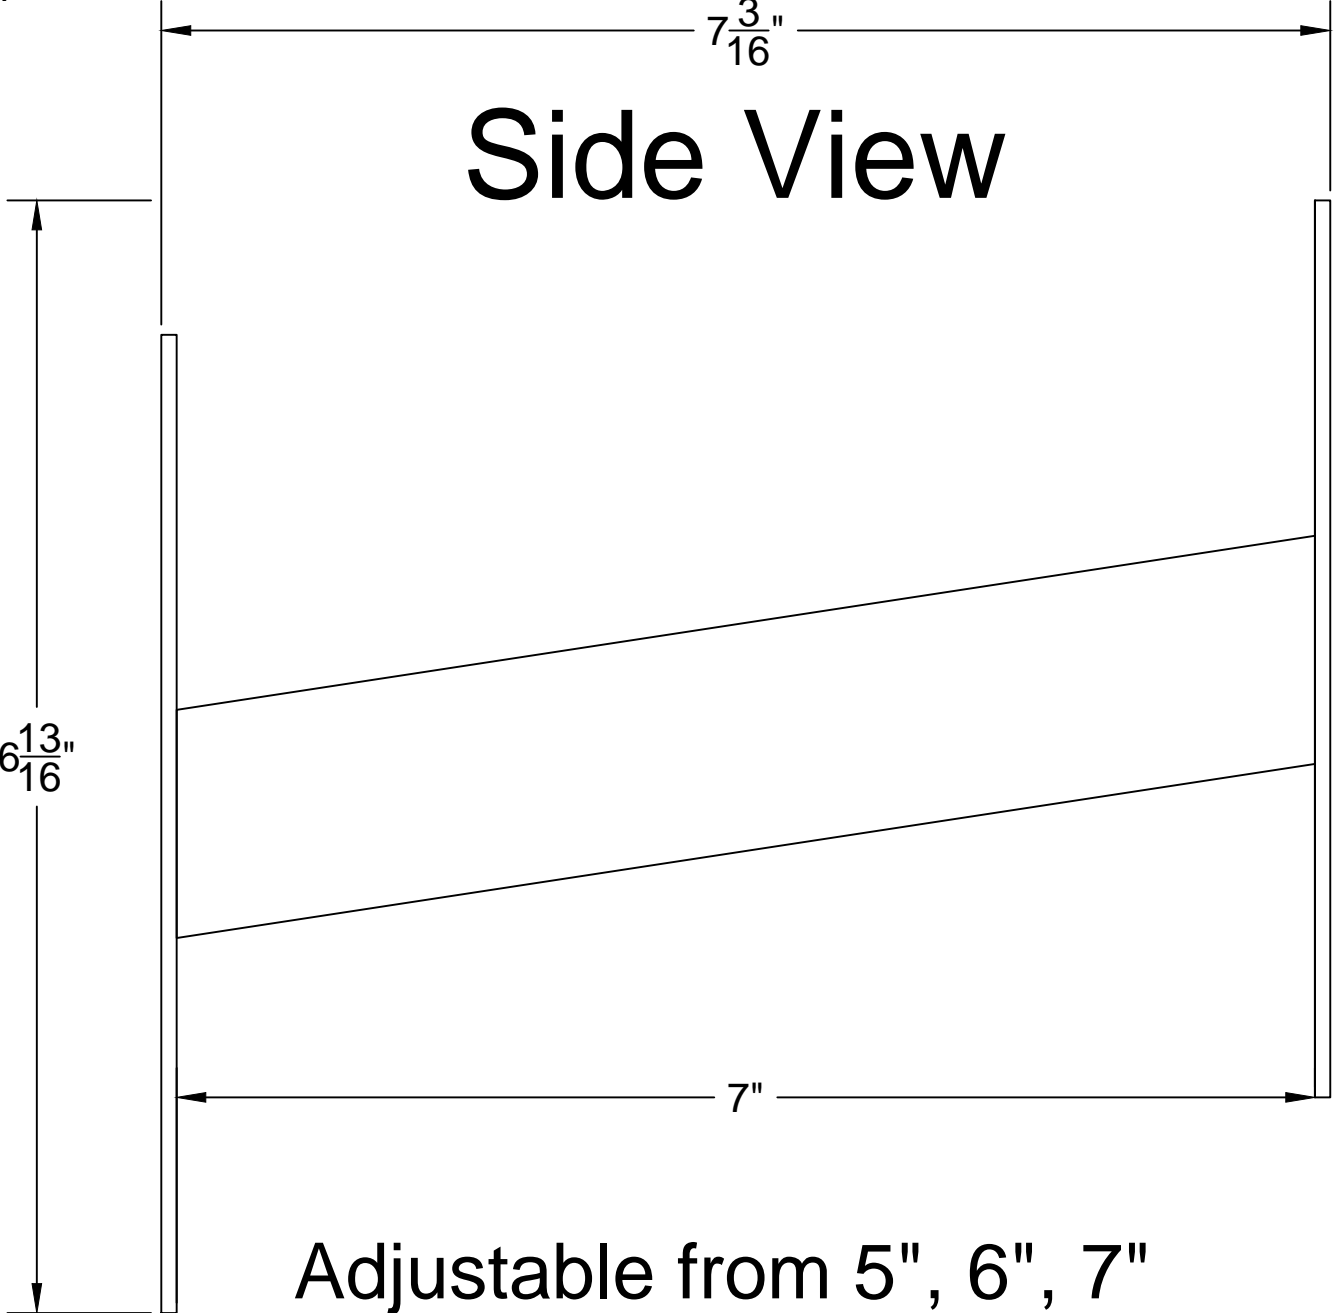

SB-6

Speaker Plate

Wall Plate

Side View

Adjustable from 5", 6", 7"
speaker plate can be flipped
over for 15 degree tilt

Soundfold Inc.
9200 N. State Rt 48
Centerville, OH 45458