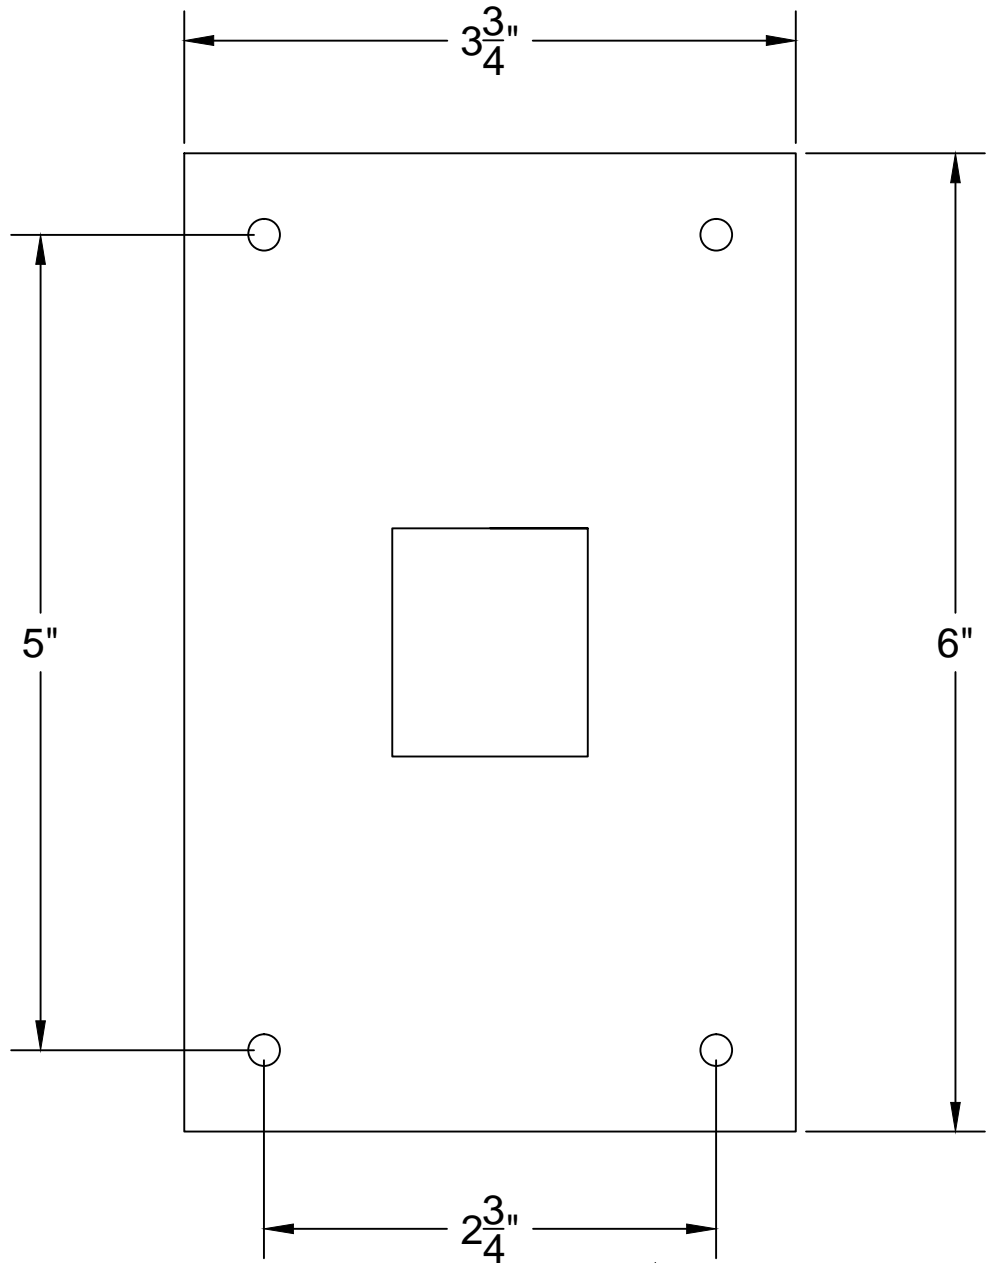

SB-6

Speaker Plate

Wall Plate

Side View

Adjustable from 5", 6", 7"
speaker plate can be flipped
over for 15 degree tilt

Soundfold Inc.
9200 N. State Rt 48
Centerville, OH 45458