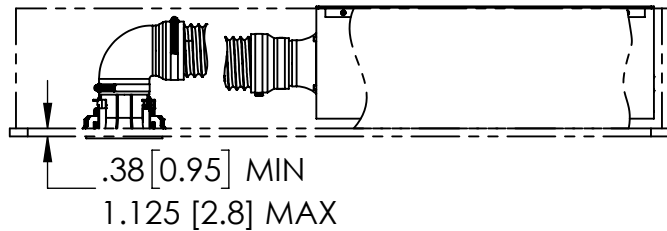

MODEL: PRO-800SW

DATE: 2018-10-29

DIM: INCH [CM]

SHEET: 2 OF 2

SCALE: 1:12

Klipsch
KEEPERS OF THE SOUND

3502 WOODVIEW TRACE INDIANAPOLIS, IN 46268
KLIPSCH.COM

All specifications are subject to change without notice.
© 2016 Klipsch Group, Inc. Klipsch and Keepers of the Sound are registered trademarks of Klipsch Group, Inc. a wholly-owned subsidiary of Vox International Corporation.