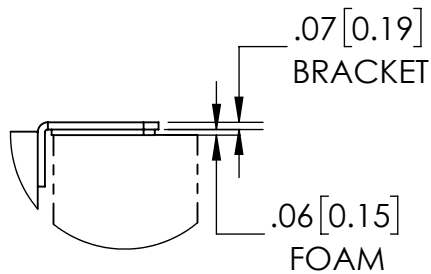

DETAIL A
SCALE 1 : 2

REMOVE BRACKETS (2X)
AND USE ALTERNATE
BRACKET (4X) IF THERE IS NO
ACCESS FROM ABOVE
JOISTS OR IF JOISTS ARE TO
BE COVERED BY FLOORING