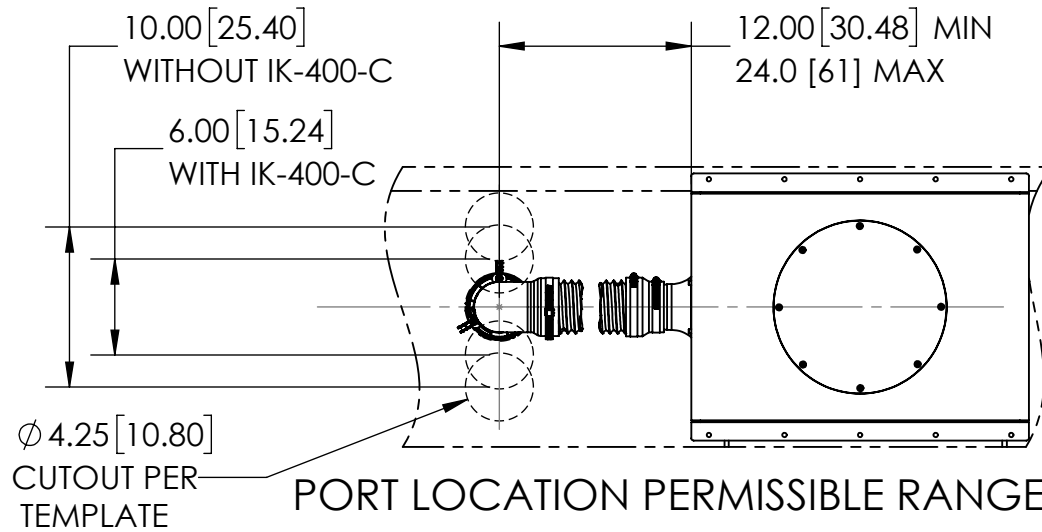

MODEL: PRO-800SW

DATE: 2018-10-29

DIM: INCH [CM]

SHEET: 2 OF 2

SCALE: 1:12

Klipsch
KEEPERS OF THE SOUND

3502 WOODVIEW TRACE INDIANAPOLIS, IN 46268
KLIPSCH.COM

All specifications are subject to change without notice.
© 2016 Klipsch Group, Inc. Klipsch and Keepers of the Sound are registered trademarks of Klipsch Group, Inc. a wholly-owned subsidiary of Vox International Corporation.