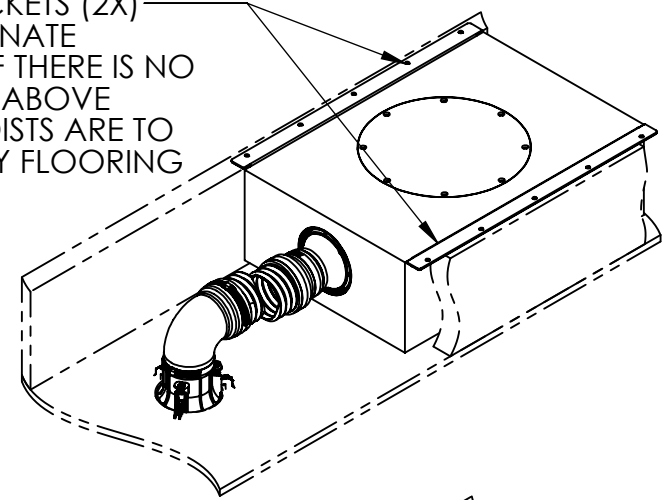

ALTERNATE
BRACKETS (4X)