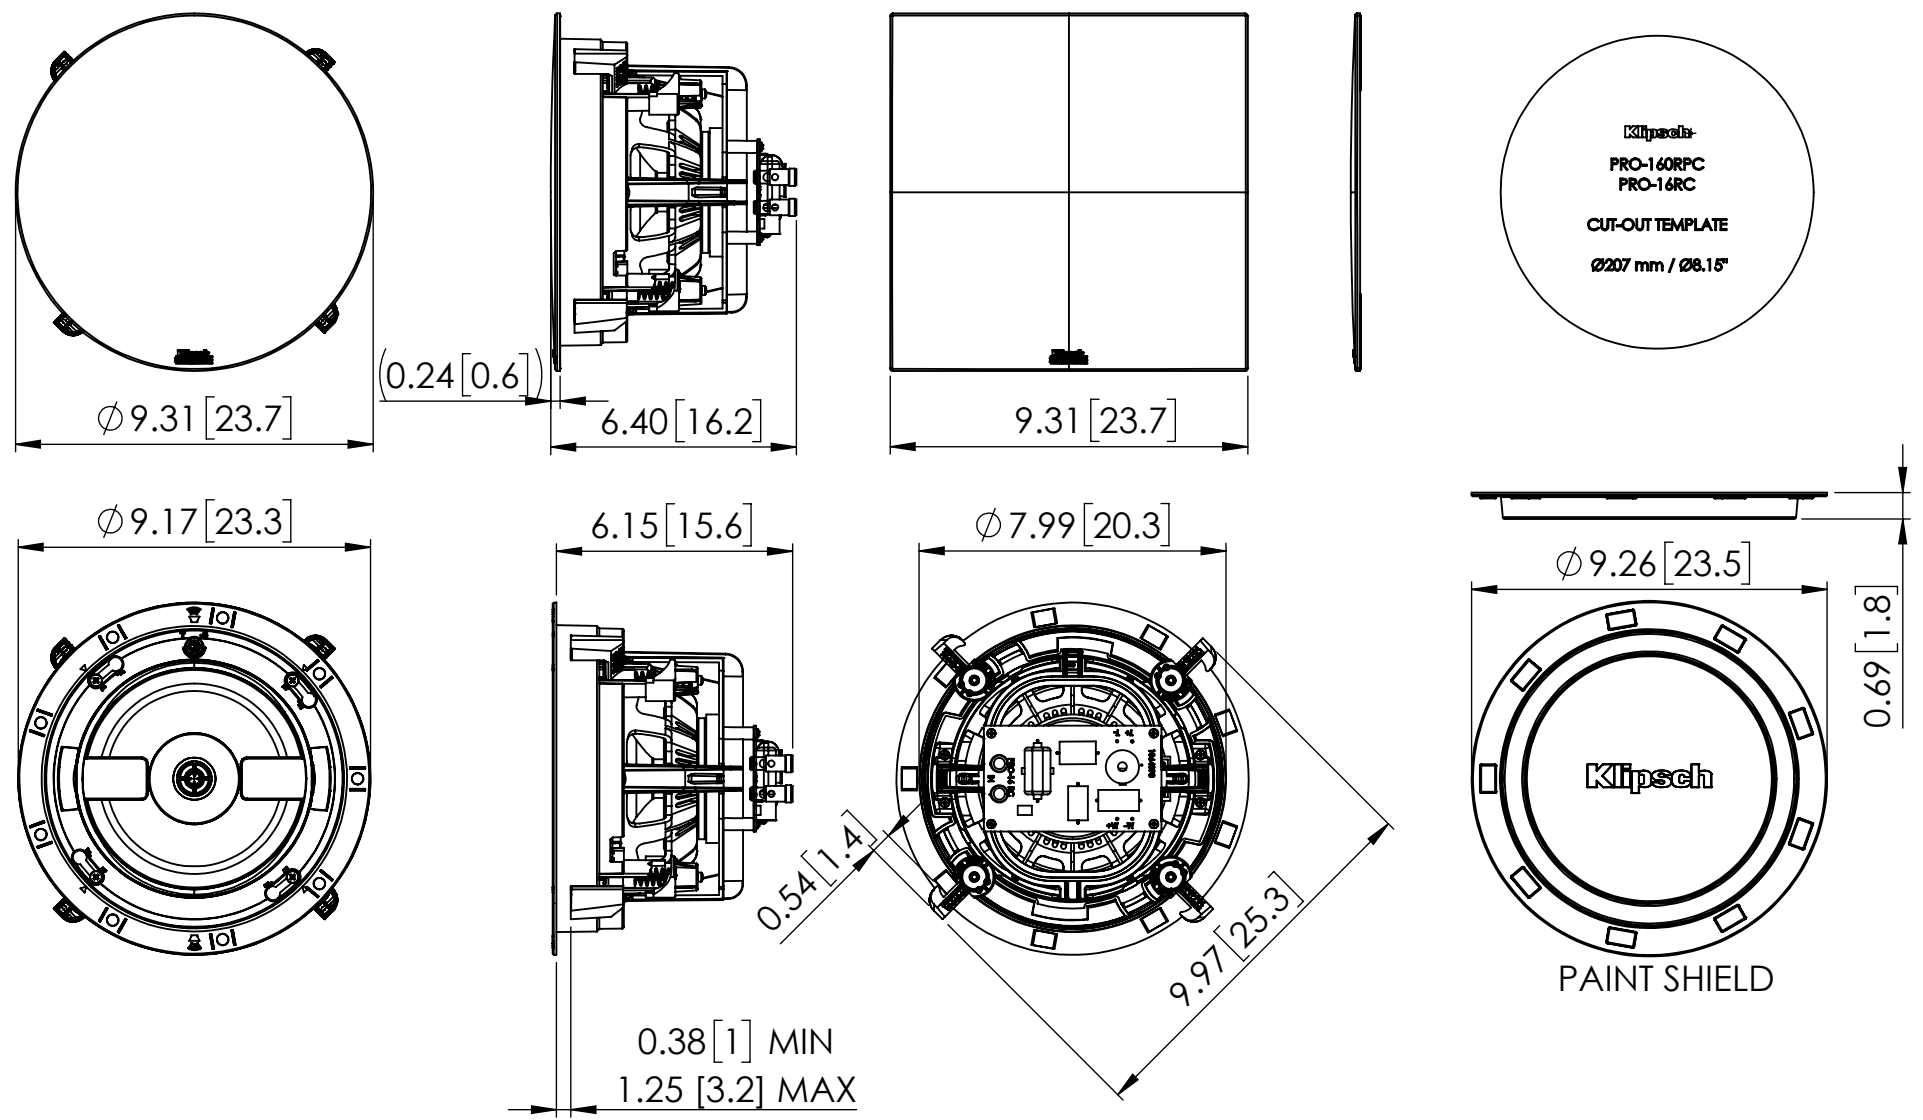

NOTES:

1. TWEETER ROTATES SINGLE AXIS +/- 15° RELATIVE TO WOOFER.
2. WOOFER ROTATES SINGLE AXIS +/- 15° RELATIVE TO BAFFLE

MODEL: PRO-16RC

DATE: 2018-02-02 DIM: INCH [CM]

SHEET: 1 OF 1 SCALE: 1:5

Klipsch
KEEPERS OF THE SOUND

3502 WOODVIEW TRACE INDIANAPOLIS, IN 46268 | KLIPSCH.COM